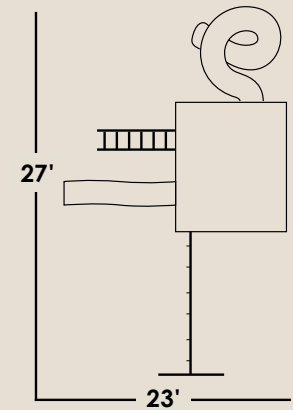

Includes 3' recommended play area on all sides.

* This Playhouse is Prebuilt. Your site must be accessible with a 10' wide gate to back up to your site to unload.

#850

THE HIDEAWAY PLAYHOUSE*

Playhouse Options on page 43