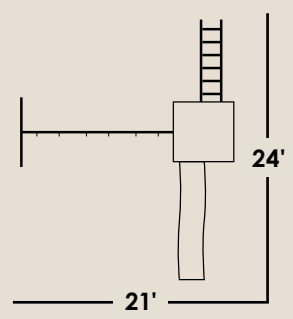

Includes 3' recommended play area on all sides.

Almond (Vinyl)

Maroon (Poly)