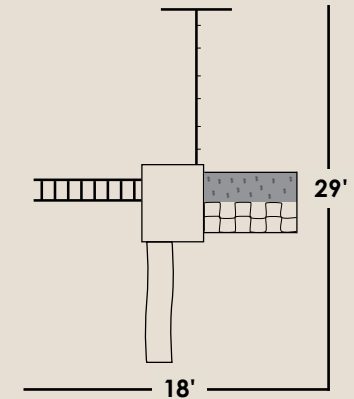

Included Features

- **4'x5'-5' High Cliff Climber**
  - 1 Canopy
  - 1-5' Ladder
  - 1-10' Wave Slide
  - 1-5' Rockwall-Cargo Net
  - 4 Flags
  - 1 Tire-Plastic
- **3 Position-8' Beam**
  - 2 Swings
  - 1 Trapeze