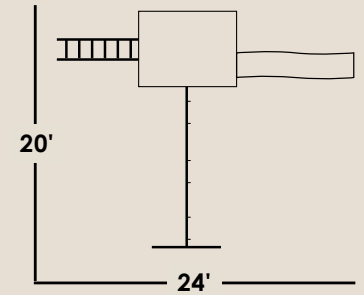

Included Features

- **4'x5'-5' High Classic Tower**
  - 1 Poly Roof
  - 1-5' Ladder
  - 1-10' Wave Slide
  - 1 Deluxe Base with Railing
  - 1-10' Wave Slide
  - 1 Set Handrails
  - 1 Set Hand Grips
- **3 Position-8' High Beam**
  - 1 Horse Glider & Adaptor
  - 1 Swing
  - 1 Trapeze

Includes 3' recommended play area on all sides.