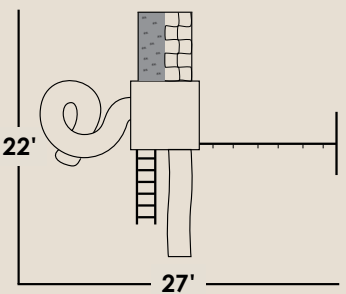

Includes 3' recommended play area on all sides.

-  Almond (Vinyl)
-  Weatherwood (Poly)

#610

TWIN PEAK CLIMBER

**Included Features**

- **5'x5'-5' High Cliff Climber**
  - 1 Canopy
  - 1-5' Ladder
  - 1-2' Ladder
  - 1-10' Wave Slide
  - 1-5' Rockwall- Cargo Net
  - 4 Flags
  - 1 Tire-Plastic
  - 1 Set Hand Rail
  - 1 Set Hand Grips
  - 1-7' Turbo Slide
  - 1 Supertall Railing
  - 1 Captains Wheel
  - 1 Telescope
- **3 Position-10' High Beam**
  - 1 Horse Glider & Adaptor
  - 1 Swing
  - 1 Trapeze