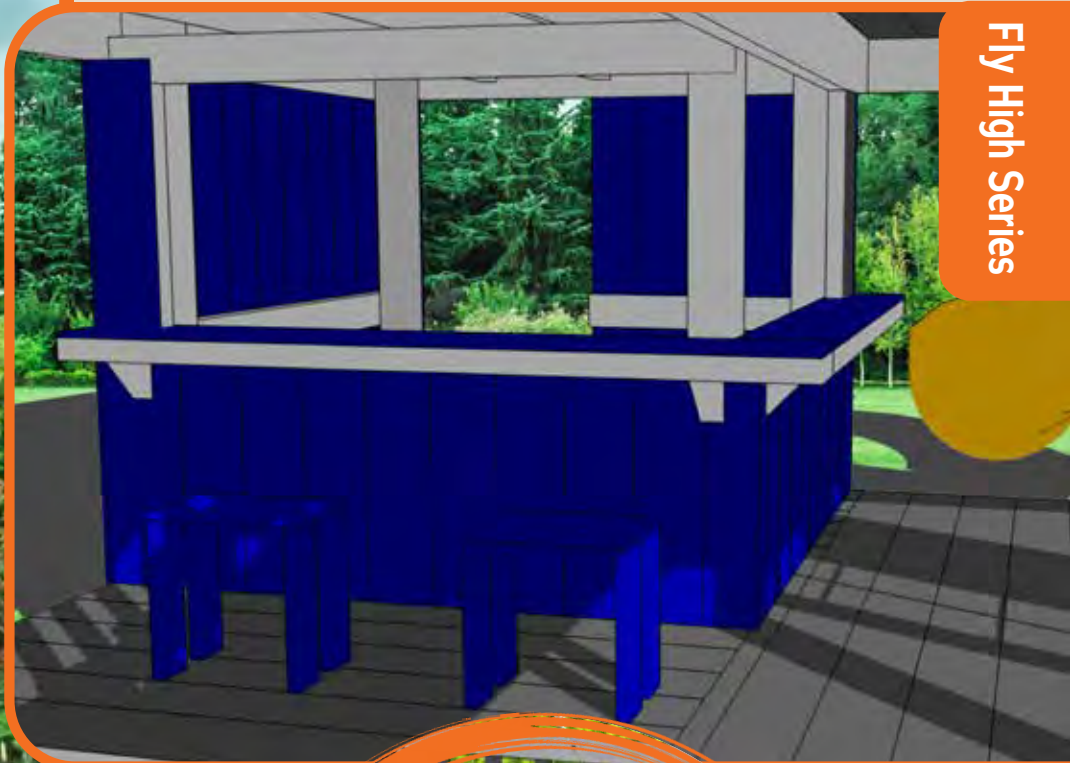

Fly High Series