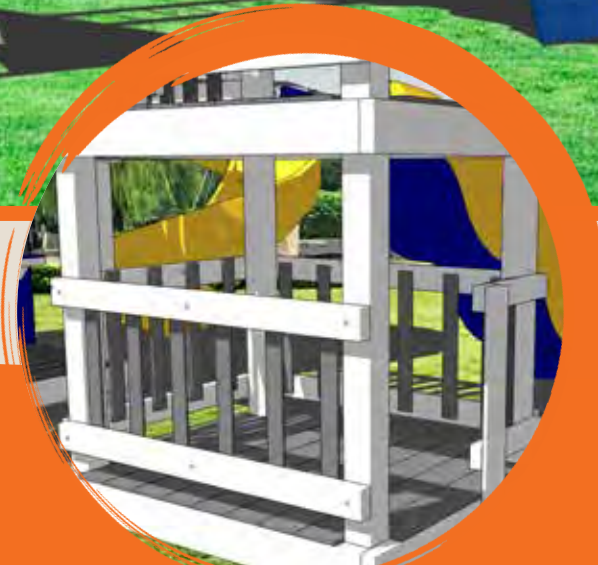

Includes 3' recommended play area on all sides.

Standard Shingles  
- Driftwood -

Fly High Series

#960

**SKYLINE FORT**

Back View

#960