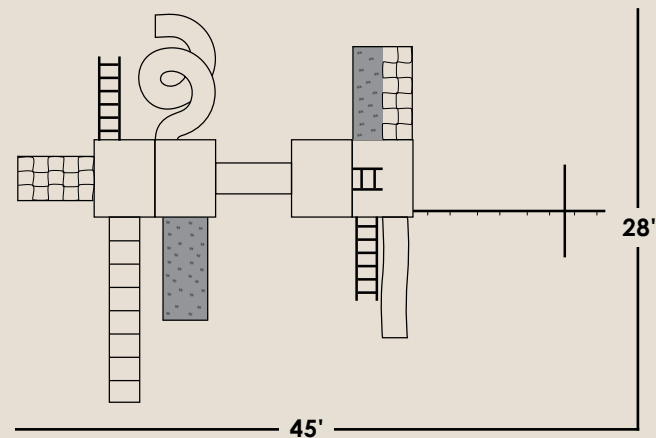

Included Features

- **4'x5'-5'&7' High Classic Double Tower**
  - 1 Poly Roof
  - 1-5' Ladder
  - 1-2' Ladder
  - 1-12' Gangplank
  - 1 Railing on Gangplank
  - 1 Set Hand Rail
  - 1 Set Hand Grips
  - 1-7' Climbing Rope
  - 1-7' Rockwall
  - 1-5' Cargo Net
  - 1-7' Turbo Slide
- **5'x5'-5' High Cliff Climber**
  - 1 Poly Roof
  - 1-5' Ladder
  - 1-2' Ladder
  - 1 Tire-Plastic
  - 2 Hand Grips
  - 1-5' Rockwall-Cargo Net
  - 1-10' Wave Slide
- **4'x5'-7' High Add on Deck**
  - 1 Poly Roof
  - 1-5' Tunnel Tube
- **3 Position-8' High Beam**
  - 1 Horse Glider & Adaptor
  - 2 Swings
- **3' Extension Past A-Frame**
  - Trapeze

Includes 3' recommended
play area on all sides.