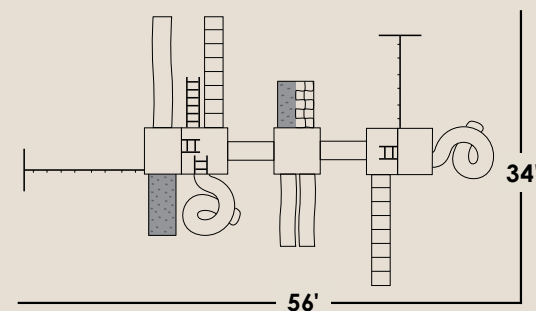

Includes 3' recommended play area on all sides.

Standard Shingles  
- Driftwood -

Fly High Series

#960

**SKYLINE FORT**

Back View

#960