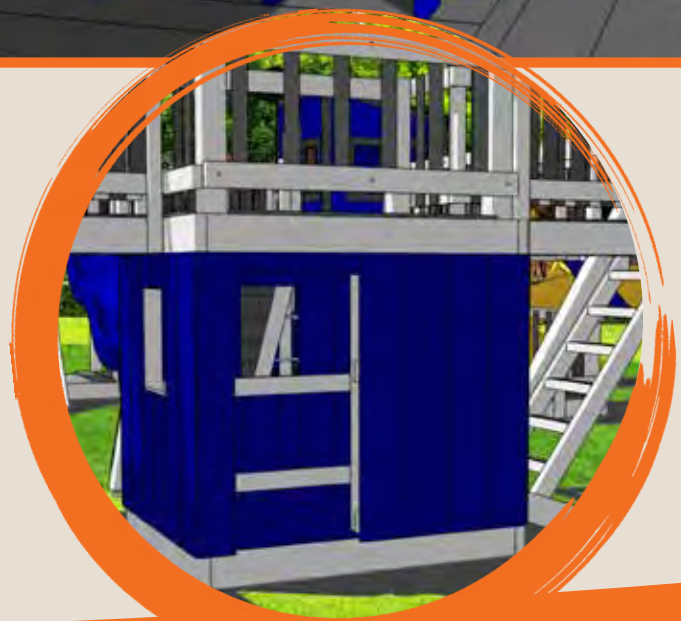

Includes 3' recommended play area on all sides.

Standard Shingles  
- Driftwood -

Fly High Series

#960

**SKYLINE FORT**

Back View

#960