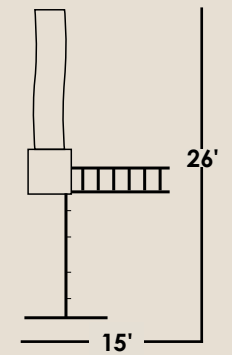

Includes 3' recommended play area on all sides.

White
(Vinyl)

Green
(Poly)