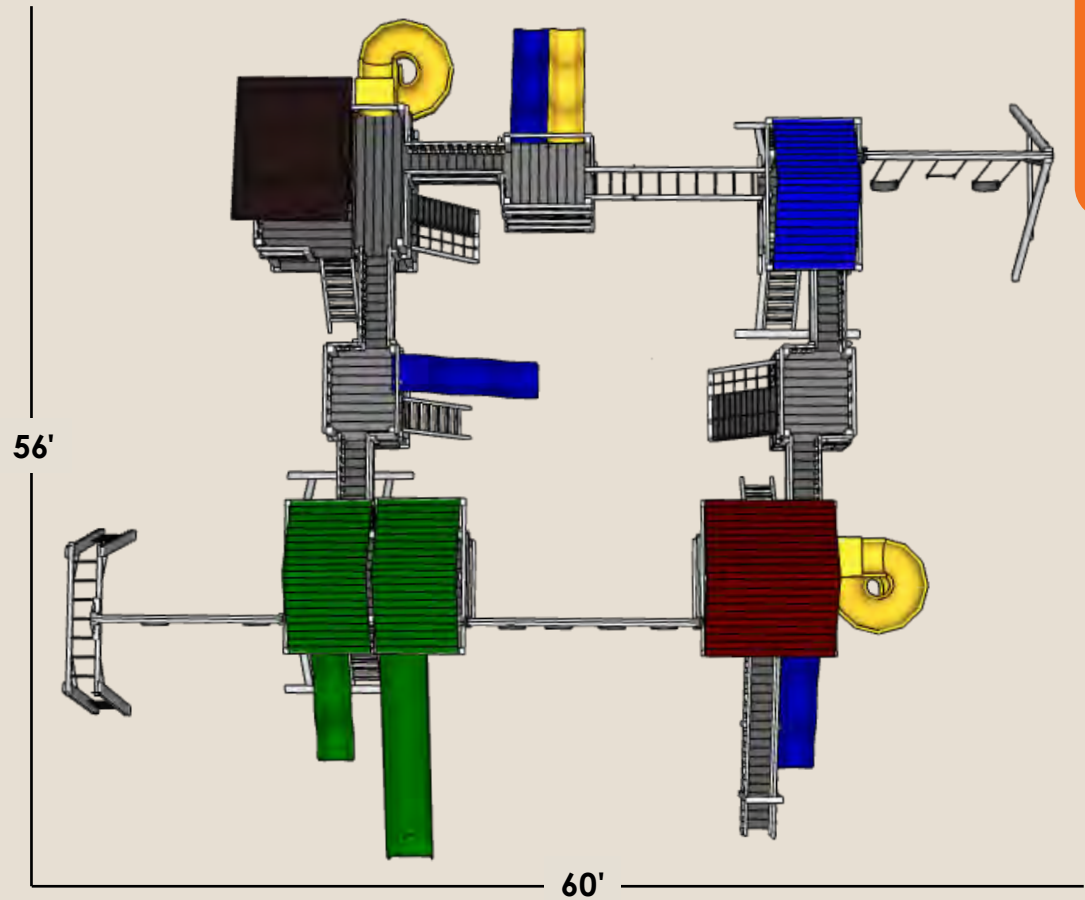

### Free Standing

- 2 Kids Picnic Tables

White  
(Vinyl)

Coastal Gray  
(Poly)

Aerial View

Includes 3' recommended play area on all sides.

Sets may not be shown with standard features.

**CUSTOM PLAYSETS**