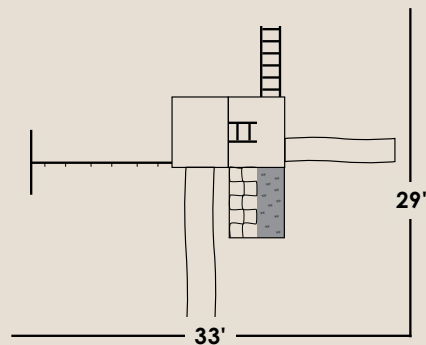

Includes 3' recommended play area on all sides.

- Almond (Vinyl)
- Weatherwood (Poly)

#610

TWIN PEAK CLIMBER