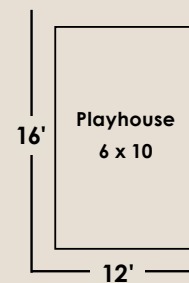

Includes 3' recommended play area on all sides.

#880

Playhouse Options on page 43

BACKYARD COTTAGE*

21