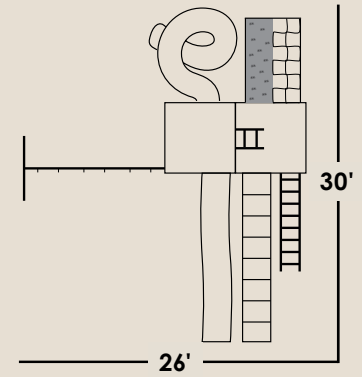

Includes 3' recommended play area on all sides.

White
(Vinyl)

Blue
(Poly)