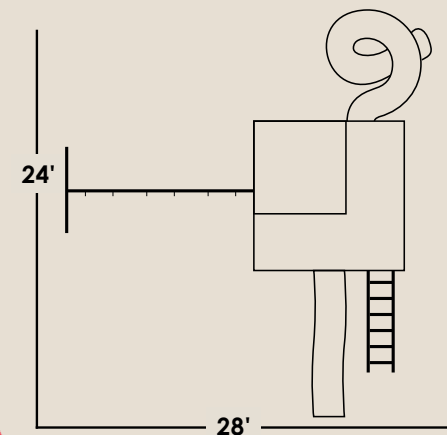

Included Features

- **5'x5'-5' High Playhouse**
  - 3' Porch on 2 sides
  - Painted Exterior
  - 1 Playhouse Door
  - 4 Windows
  - 1-5' Ladder
  - 1-10' Wave Slide
  - 1-5' Spiral Slide
  - 1 Bubble Panel
  - 1 Tic Tac Toe Board
  - 1 Steering Wheel
  - 1 Telescope
  - 1 Kids Cafe
  - 2 Mini Chairs
- **3 Position-8' High Beam**
  - 2 Swings
  - 1 Trapeze