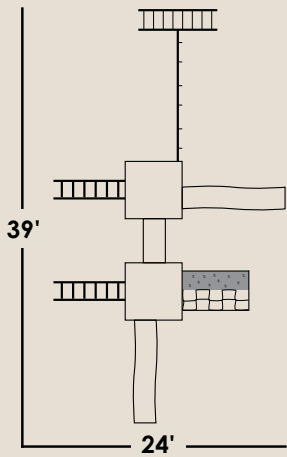

Included Features

- **4'x5'-5' High Cliff Climber**
  - 1 Canopy
  - 1-5' Ladder
  - 1-10' Wave Slide
  - 1-5' Rockwall-Cargo Net
  - 4 Flags
  - 1 Tire-Plastic
  - 1 5' Tunnel Tube
- **4'x5'-5' High Classic Tower**
  - 1 Canopy
  - 1-5' Ladder
  - 1-10' Wave Slide
  - 1 Solid Floor
  - 1 Picnic Table
- **3 Position-8' High Beam**
  - 2 Swings
  - 1 Trapeze
  - 1 Monkey Bar A-Frame

Includes 3' recommended play area on all sides.

White
(Vinyl)

Blue
(Poly)