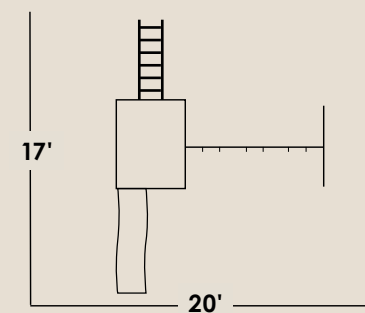

Includes 3' recommended play area on all sides.

White
(Vinyl)

Blue
(Poly)

*Note: Clubhouse shown with Coastal Gray Poly.