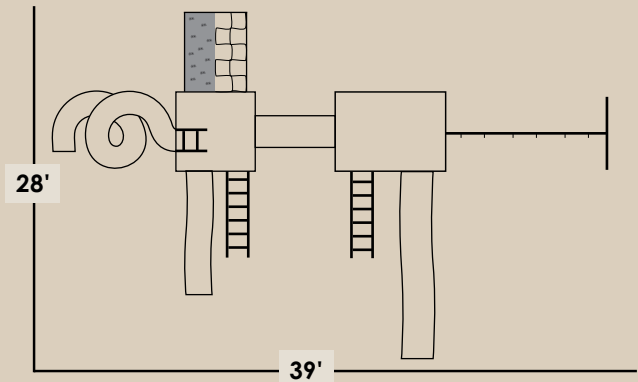

Includes 3' recommended play area on all sides.

#908

THE SUPER COMBO