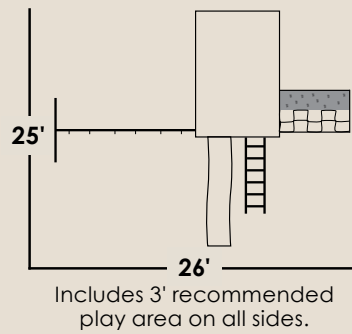

Standard Shingles
- Driftwood -

Included Features

- **6'x6' Smartside Playhouse**
  - 4' Porch
  - 1 Playhouse Door
  - 3 Windows
  - 1-5' Ladder
  - 1-10' Wave Slide
  - 1-5' Rockwall-Cargo Net
- **3 Position-8' High Beam**
  - 2 Swings
  - 1 Trapeze

* This Playhouse is Prebuilt. Your site must be accessible with a 10' wide gate to back up to your site to unload.