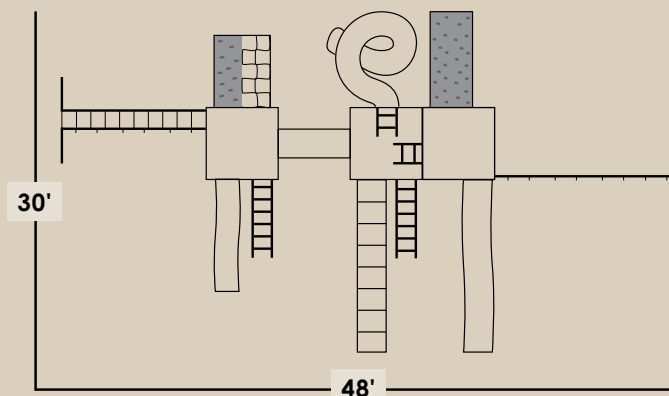

Includes 3' recommended play area on all sides.

#910

THE CHALLENGER COMBO