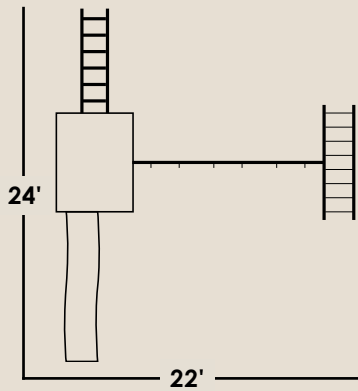

Included Features

- **4'x5'-5' High Classic Tower**
  - 1 Canopy
  - 1-5' Ladder
  - 1-10' Wave Slide
  - 1 Solid Floor
  - 1 Picnic Table
- **3 Position-8' High Beam**
  - 1 Monkey Bar A-Frame
  - 2 Swings
  - 1 Trapeze

Includes 3' recommended play area on all sides.

White
(Vinyl)

Blue
(Poly)