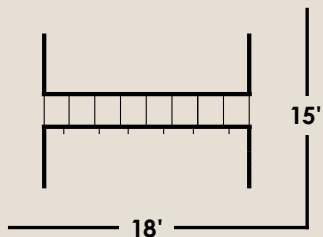

Included Features

- 3 Position-8' High Monkey Bar Beam
- 2 Swings
- 1 Horse Glider

Includes 3' recommended play area on all sides.

White (Vinyl)

Green (Poly)