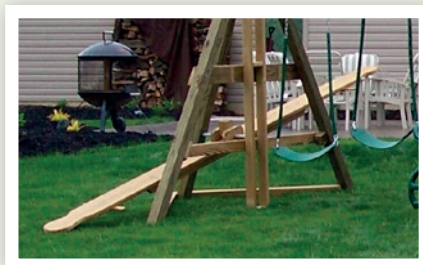

Ladder Safety Handles
(Set of 4)
Green, Yellow, Blue

Flags
Blue, Green, Red and Yellow

Misc. Items

Swing Hanger

Rock Holds
Green or Blue

"A" Frame See-Saw

Specialty Play Sets

Our specialty play sets allow your child's imagination to soar and will keep them occupied for hours. Any of our one of these will be perfect for your church, park or your own back yard.